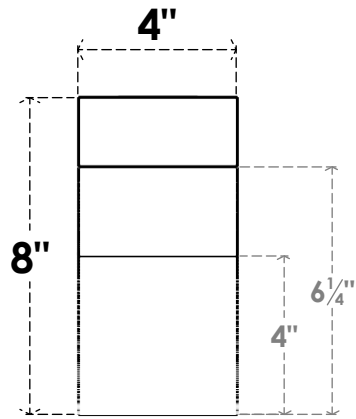

ITEM NUMBER: RFTURO040X08000X20000X008DEL00RCPR

4"W X 8"H X 20"L TIMBERTHANE ROUGH CEDAR DEL MONTE FAUX WOOD OPEN RAFTER TAIL, 8"L END, PRIMED TAN

ISOMETRIC

GENERATED DATE : 03/02/2023

EKENA MILLWORK
2300 WEST MAIN ST.
CLARKSVILLE, TX 75426
TOLL FREE: 866-607-0453
WWW.EKENAMILLWORK.COM

NOTES

1. INSTALLATION TO BE COMPLETED IN ACCORDANCE WITH MANUFACTURER'S SPECIFICATIONS.
2. DRAWING MAY NOT BE TO SCALE
3. THIS DRAWING IS INTENDED FOR DESIGN AND PLANNING PURPOSES ONLY.
4. ALL INFORMATION CONTAINED HEREIN WAS CURRENT AT THE TIME OF DEVELOPMENT BUT MUST BE REVIEWED AND APPROVED BY THE PRODUCT MANUFACTURER TO BE CONSIDERED ACCURATE.
5. TIMBERTHANE ARCHITECTURAL PRODUCTS ARE MADE FROM HIGH DENSITY URETHANE AND COME FACTORY PRIMED