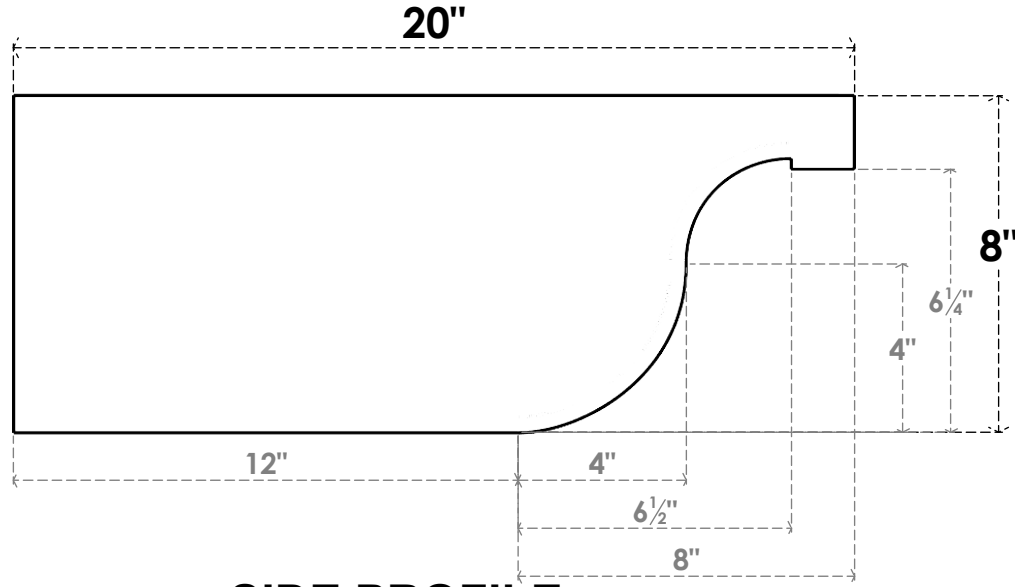

ITEM NUMBER: RFTURO040X08000X20000X008DEL00RCPR

4"W X 8"H X 20"L TIMBERTHANE ROUGH CEDAR DEL MONTE FAUX WOOD OPEN RAFTER TAIL, 8"L END, PRIMED TAN

ISOMETRIC

GENERATED DATE : 03/02/2023

EKENA MILLWORK
2300 WEST MAIN ST.
CLARKSVILLE, TX 75426
TOLL FREE: 866-607-0453
WWW.EKENAMILLWORK.COM

NOTES

1. INSTALLATION TO BE COMPLETED IN ACCORDANCE WITH MANUFACTURER'S SPECIFICATIONS.
2. DRAWING MAY NOT BE TO SCALE
3. THIS DRAWING IS INTENDED FOR DESIGN AND PLANNING PURPOSES ONLY.
4. ALL INFORMATION CONTAINED HEREIN WAS CURRENT AT THE TIME OF DEVELOPMENT BUT MUST BE REVIEWED AND APPROVED BY THE PRODUCT MANUFACTURER TO BE CONSIDERED ACCURATE.
5. TIMBERTHANE ARCHITECTURAL PRODUCTS ARE MADE FROM HIGH DENSITY URETHANE AND COME FACTORY PRIMED