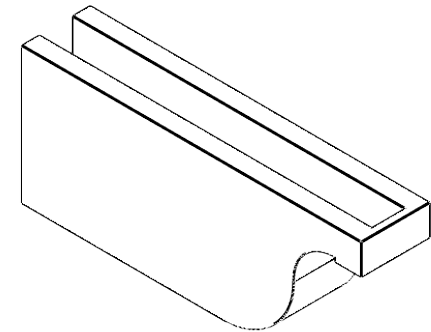

ITEM NUMBER: RFTURO040X08000X20000X008DEL00RCPR

4"W X 8"H X 20"L TIMBERTHANE ROUGH CEDAR DEL MONTE FAUX WOOD OPEN RAFTER TAIL, 8"L END, PRIMED TAN

ISOMETRIC

GENERATED DATE : 03/02/2023

EKENA MILLWORK
2300 WEST MAIN ST.
CLARKSVILLE, TX 75426
TOLL FREE: 866-607-0453
WWW.EKENAMILLWORK.COM

NOTES

1. INSTALLATION TO BE COMPLETED IN ACCORDANCE WITH MANUFACTURER'S SPECIFICATIONS.
2. DRAWING MAY NOT BE TO SCALE
3. THIS DRAWING IS INTENDED FOR DESIGN AND PLANNING PURPOSES ONLY.
4. ALL INFORMATION CONTAINED HEREIN WAS CURRENT AT THE TIME OF DEVELOPMENT BUT MUST BE REVIEWED AND APPROVED BY THE PRODUCT MANUFACTURER TO BE CONSIDERED ACCURATE.
5. TIMBERTHANE ARCHITECTURAL PRODUCTS ARE MADE FROM HIGH DENSITY URETHANE AND COME FACTORY PRIMED